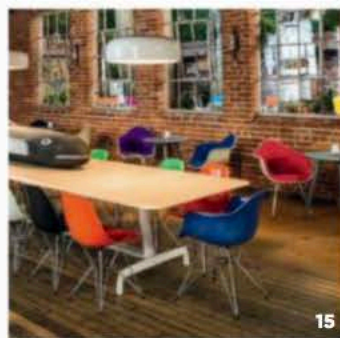

15: STEP TO THE SIDE

Utilising modern construction techniques, the plastic and fibreglass mould of the Eames Side chair makes this piece an environmentally friendly choice. livingedge.com.au

15

11: FLAT PACK

The Aviator chair by Zev Bianchi is crafted from bamboo and ply as a flat cut-out, which is then flexed into a classic '50s-style piece with a sustainable bent. bcompact.com